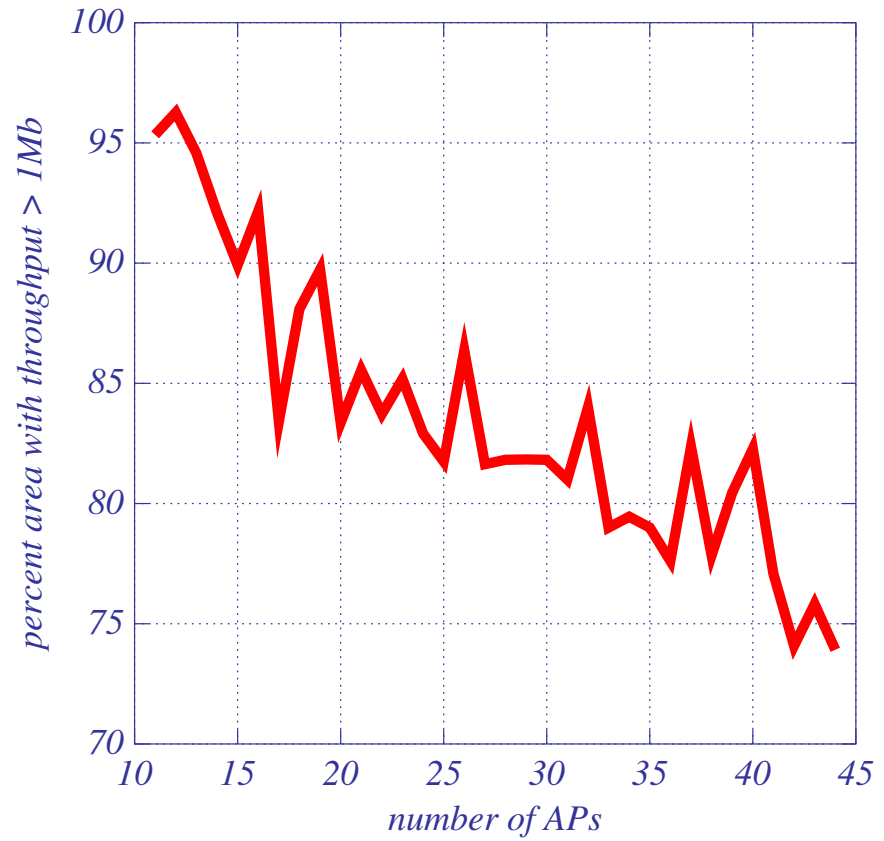

The Soho trial deployment

Average performance gains

A cellular version

Two-network optimization

Mesh design

Standard vs. generalized Voronoi