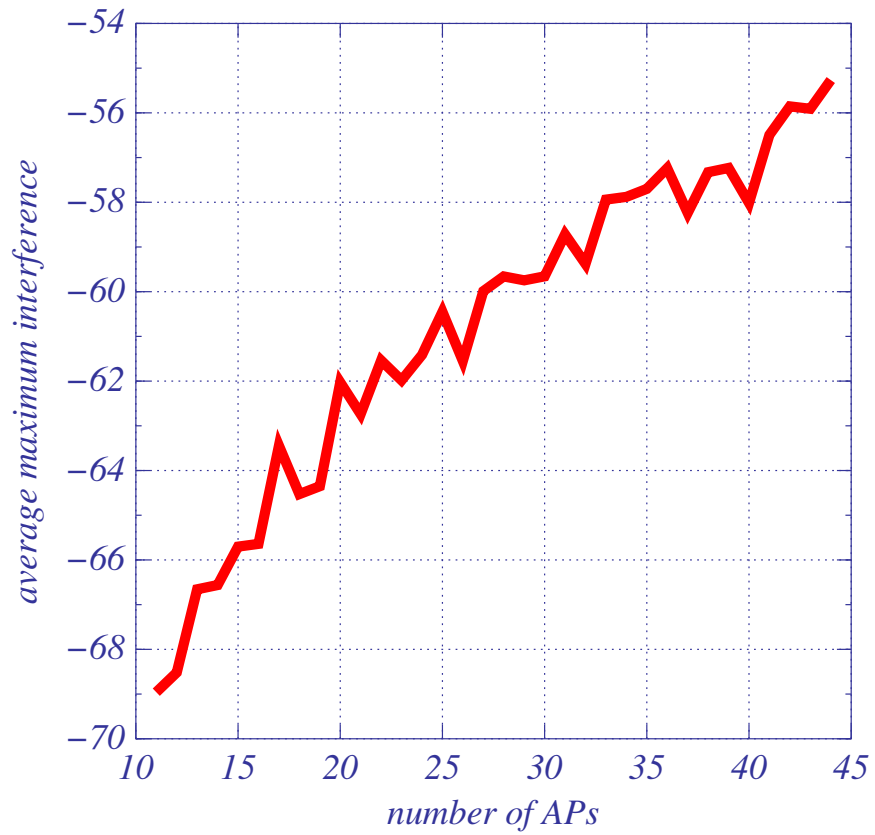

The Soho trial deployment

Average performance gains

A cellular version

Two-network optimization

Mesh design

Standard vs. generalized Voronoi