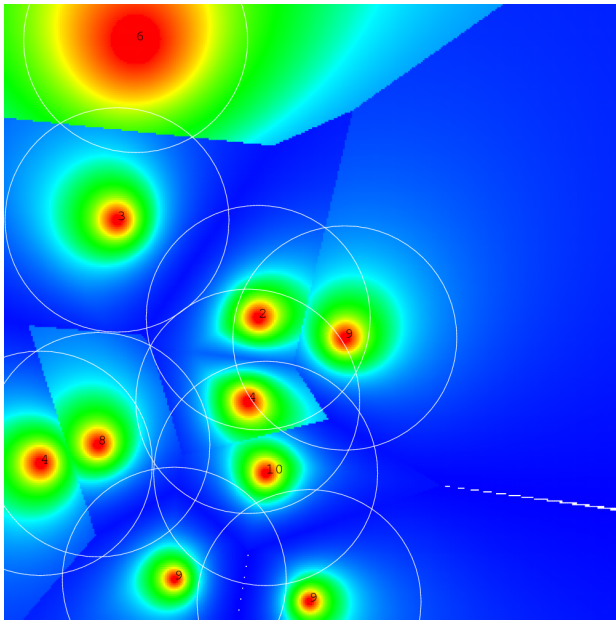

Complexity of wireless data networks

Keith Briggs, BT Research

Keith.Briggs@bt.com

<http://keithbriggs.info>

The Challenge of Complexity

BICS, Bath 2008 March 19

europa:channel_allocation_talk/Bath_Complexity_2008_Mar_19.tex TYPESET 2008 MARCH 25 13:19 WITH PDFLATEX

The Soho trial deployment

Average performance gains

A cellular version

Two-network optimization

Mesh design

Standard vs. generalized Voronoi