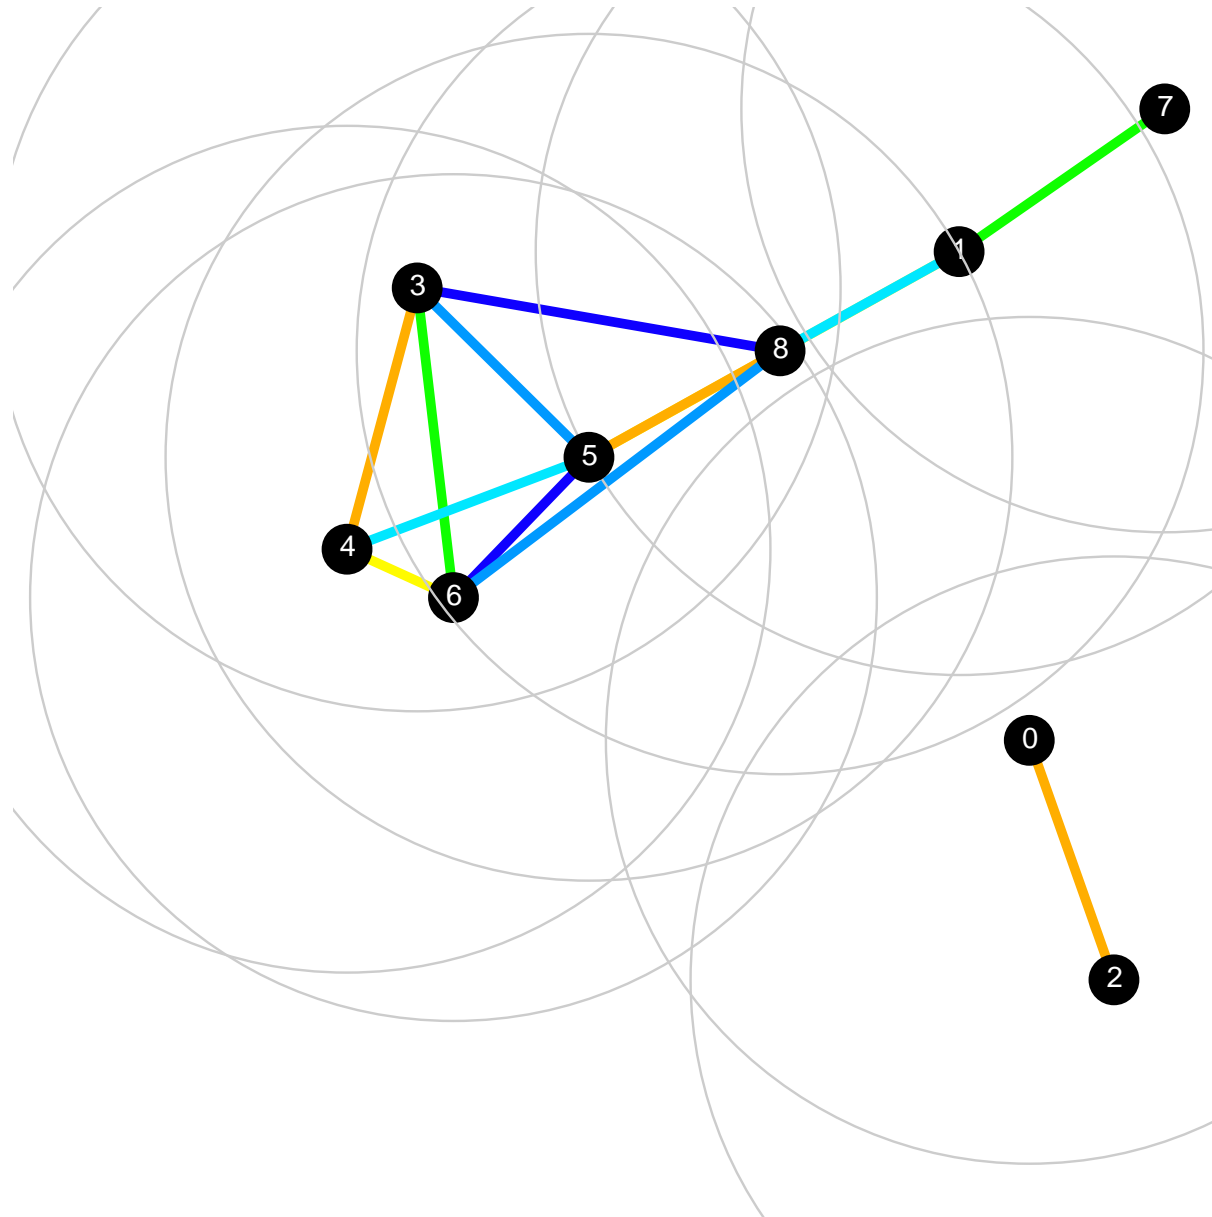

The Soho trial deployment

Average performance gains

A cellular version

Two-network optimization

Mesh design

Standard vs. generalized Voronoi